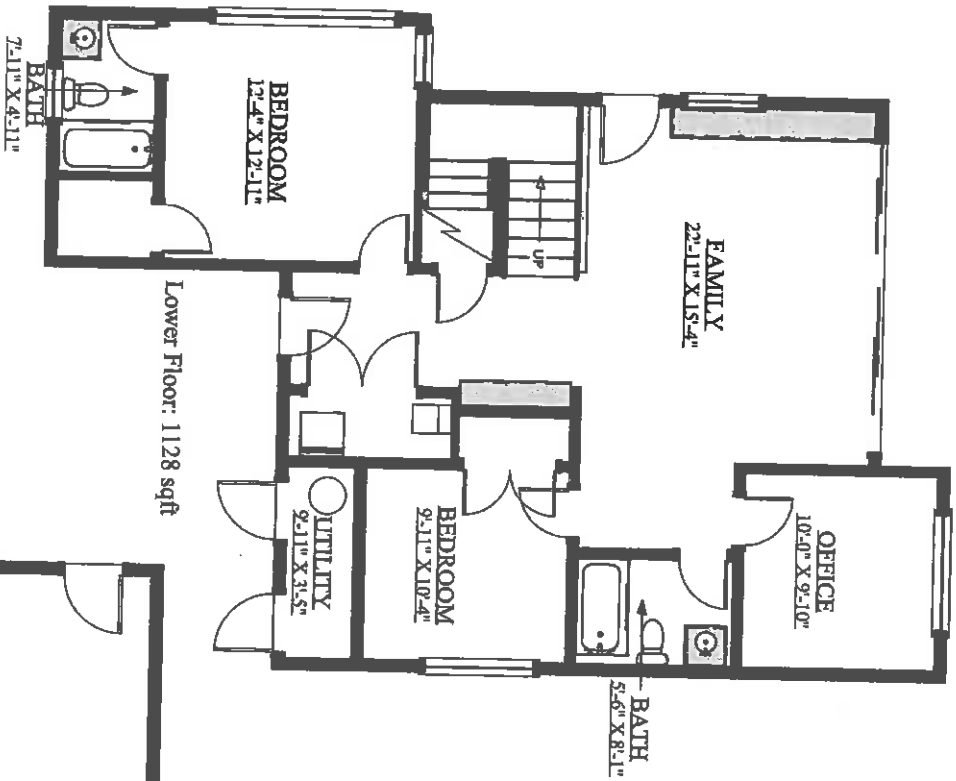

397 CENTENNIAL PKY
Tsawwassen BC V4L 1K8

Main Floor: 1172 sqft
Lower Floor: 1128 sqft

Total Living: 2300
Garage: 448 sqft

LiteralConcepts

Measurements are derived by the ANSI Z765-2013 square footage standard