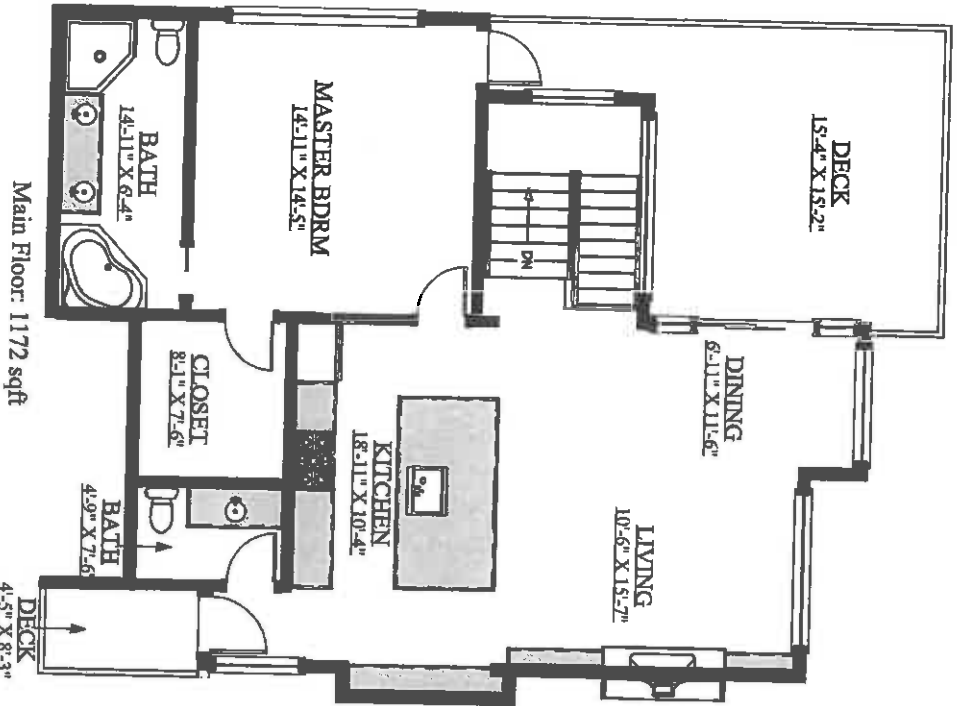

397 CENTENNIAL PKY
Tsawwassen BC V4L 1K8

Main Floor: 1172 sqft
Lower Floor: 1128 sqft

Total Living: 2300
Garage: 448 sqft

LiteralConcepts

Measurements are derived by the ANSI Z765-2013 square footage standard