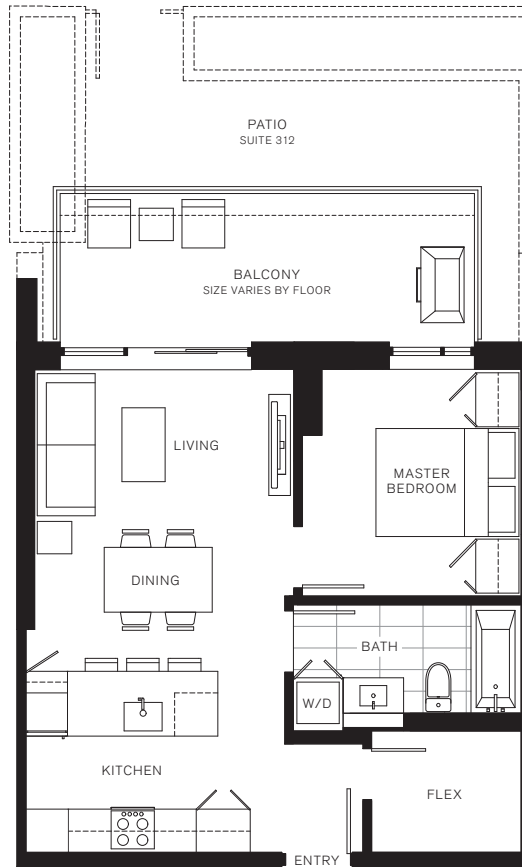

C

PLAN

TOWER HOME

1 Bed + 1 Bath + Flex
Indoor: 556 – 572 Sq.Ft.
Outdoor: 129 – 309 Sq.Ft.
View: E (Plan 03 + 04)
N (Plan 12)

*PLAN 04 SHOWN, PLAN 03 MIRRORED
**PLAN 12 SIMILAR

THE INDEPENDENT

AT MAIN

FLOOR 3 - 16

FLOOR 3 - 19