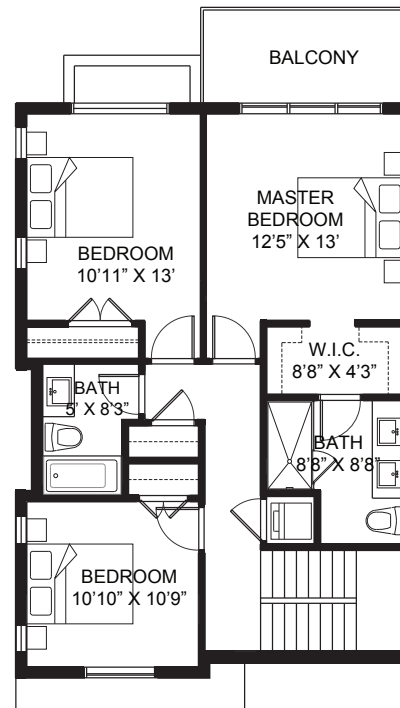

THB *north*

SUITE: 2308 sq.ft. | GARAGE: 517 sq.ft. | ROOF DECK: 565 sq. ft.

Lower Level Walkout

Main Floor

Upper Level

Rooftop Terrace