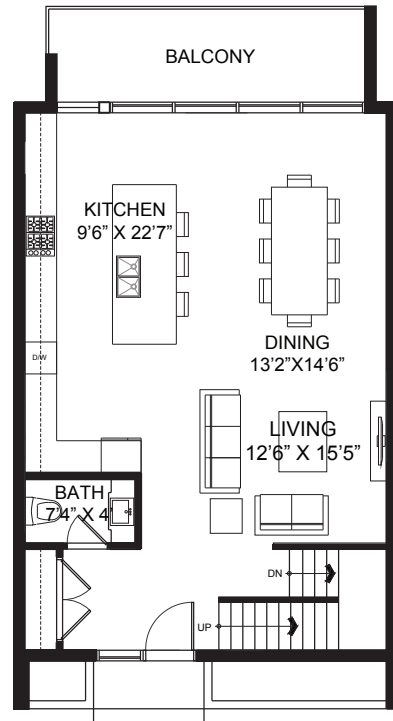

THB *north*

SUITE: 2308 sq.ft. | GARAGE: 517 sq.ft. | ROOF DECK: 565 sq. ft.

Lower Level Walkout

Main Floor

Upper Level

Rooftop Terrace