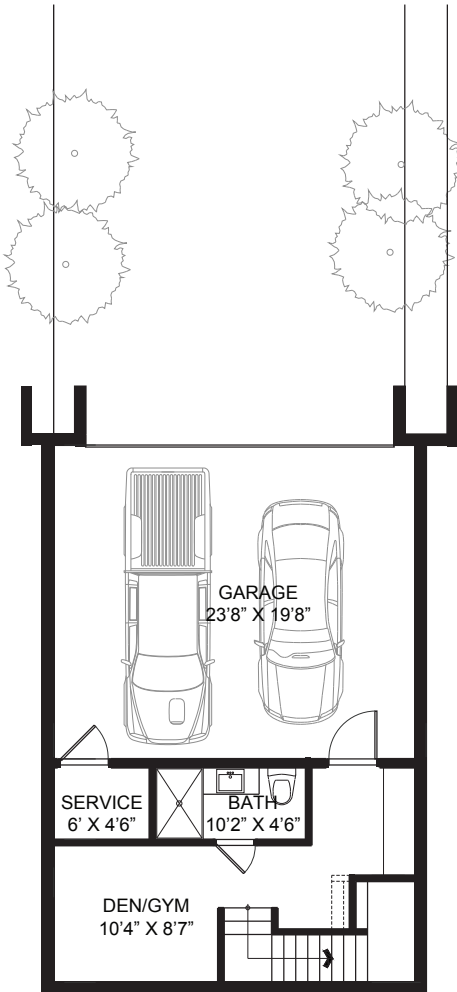

THB *north*

SUITE: 2308 sq.ft. | GARAGE: 517 sq.ft. | ROOF DECK: 565 sq. ft.

Lower Level Walkout

Main Floor

Upper Level

Rooftop Terrace