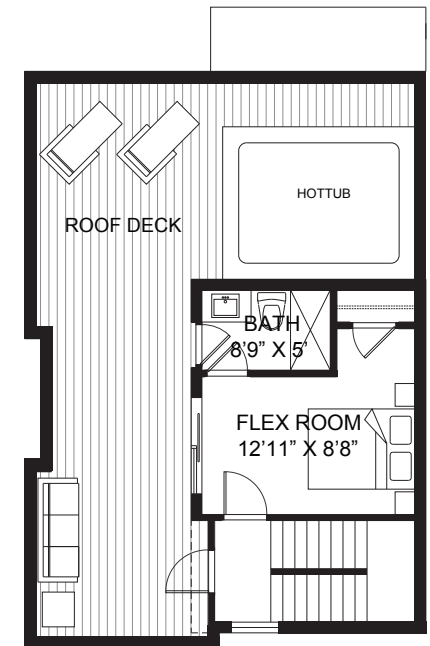

THB *north*

SUITE: 2308 sq.ft. | GARAGE: 517 sq.ft. | ROOF DECK: 565 sq. ft.

Lower Level Walkout

Main Floor

Upper Level

Rooftop Terrace