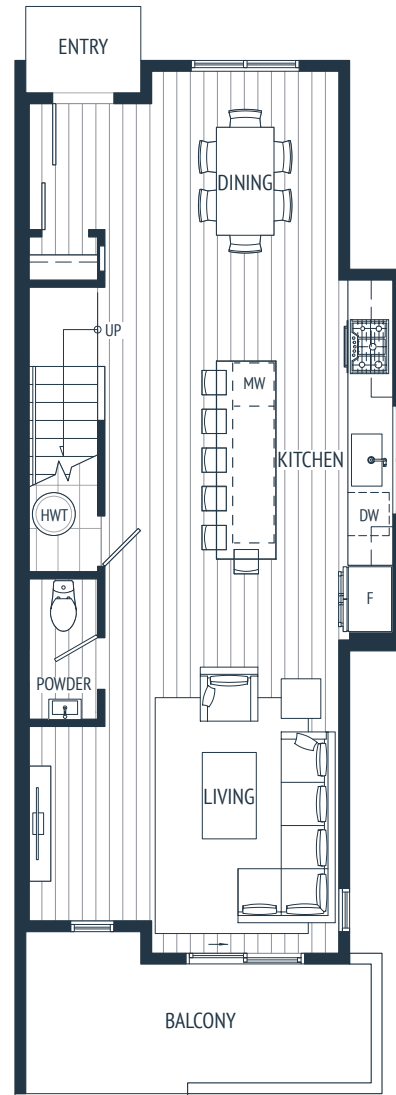

Unit A2

3 Bed + 2.5 Bath

Interior – 1,347 sq. ft.

Exterior – 410-955 sq. ft.

Air Conditioning condenser unit may be located on the balcony, deck, patio or directly adjacent to the home. Please speak with sales representative for further information.

terrayne
AT BURKE
MOUNTAIN

MAIN LEVEL

UPPER LEVEL