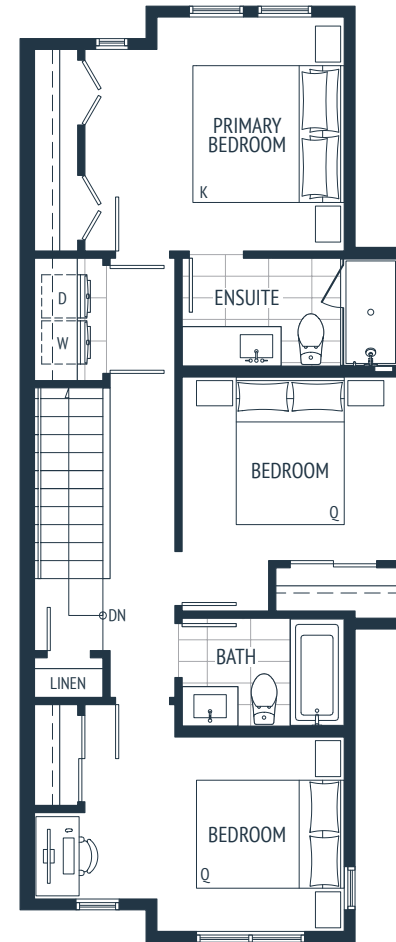

Unit A2

3 Bed + 2.5 Bath

Interior – 1,347 sq. ft.

Exterior – 410-955 sq. ft.

Air Conditioning condenser unit may be located on the balcony, deck, patio or directly adjacent to the home. Please speak with sales representative for further information.

terrayne
AT BURKE
MOUNTAIN

MAIN LEVEL

UPPER LEVEL