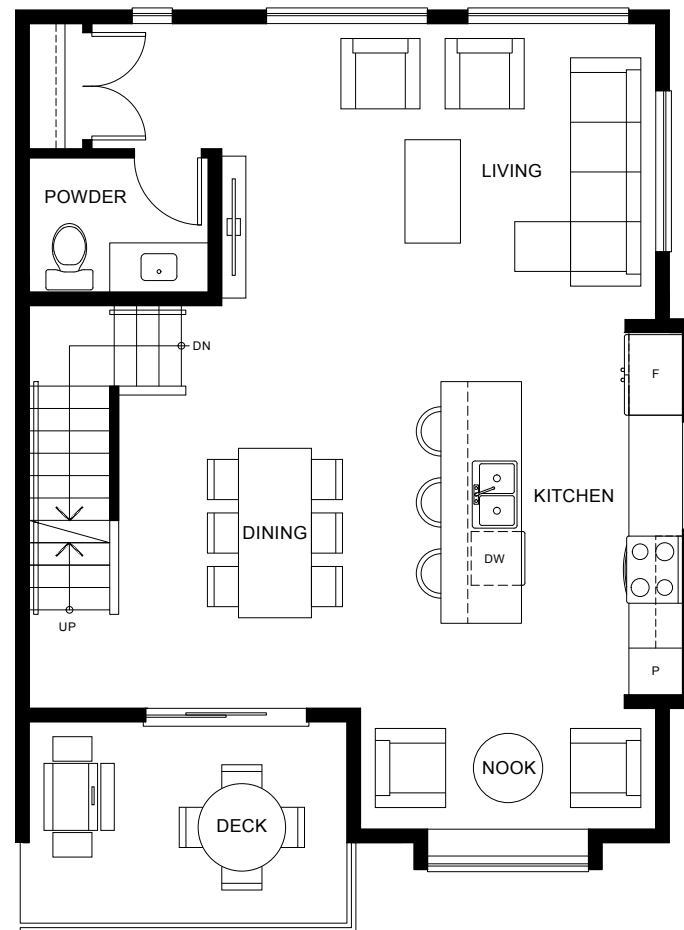

Plan A1

3 BEDROOM + LIVE/WORK, 2 FULL + 2 HALF BATHS

Living: 1,814 Sq Ft

Exterior: 91 Sq Ft

Total: 1,905 Sq Ft

A1b Lower

A1a

Lower Floor

Main Floor

A1a

Upper Floor