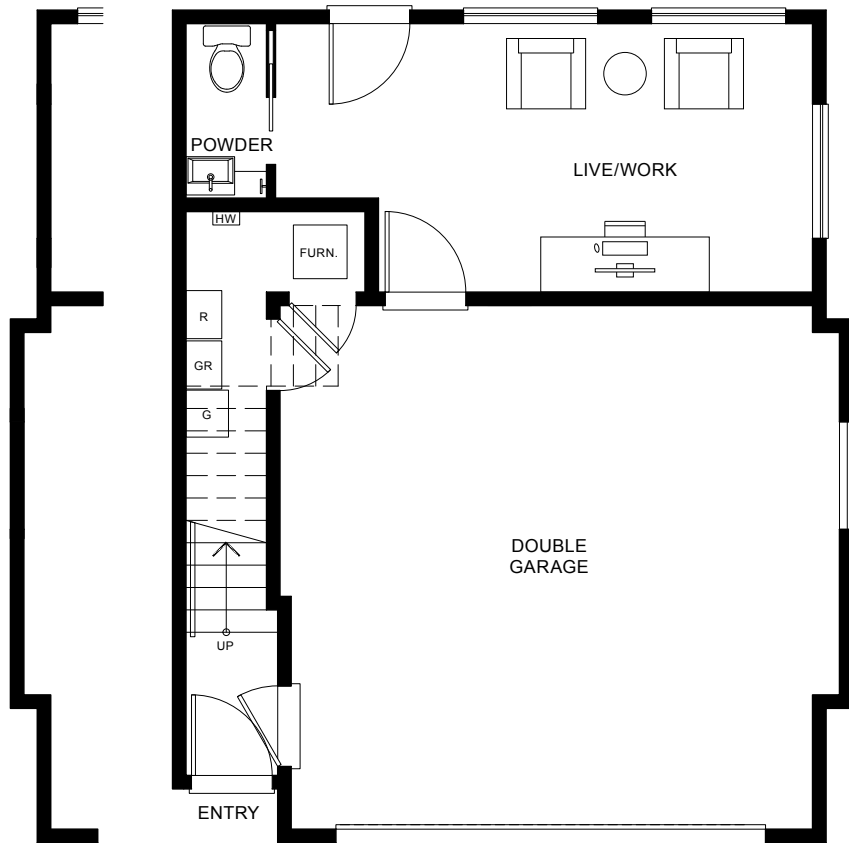

Plan A1

3 BEDROOM + LIVE/WORK, 2 FULL + 2 HALF BATHS

Living: 1,814 Sq Ft

Exterior: 91 Sq Ft

Total: 1,905 Sq Ft

A1b Lower

A1a

Lower Floor

Main Floor

A1a

Upper Floor