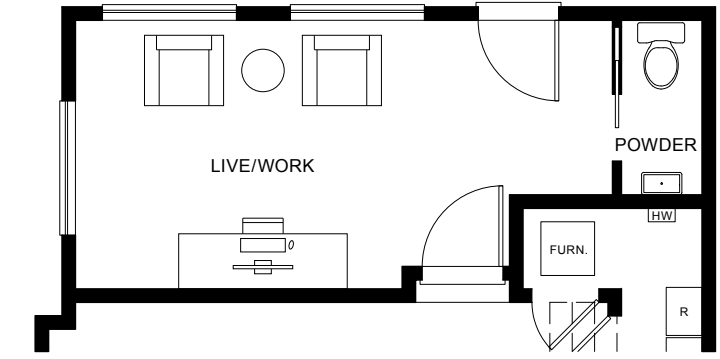

Plan A1

3 BEDROOM + LIVE/WORK, 2 FULL + 2 HALF BATHS

Living: 1,814 Sq Ft

Exterior: 91 Sq Ft

Total: 1,905 Sq Ft

A1b Lower

A1a

Lower Floor

Main Floor

A1a

Upper Floor