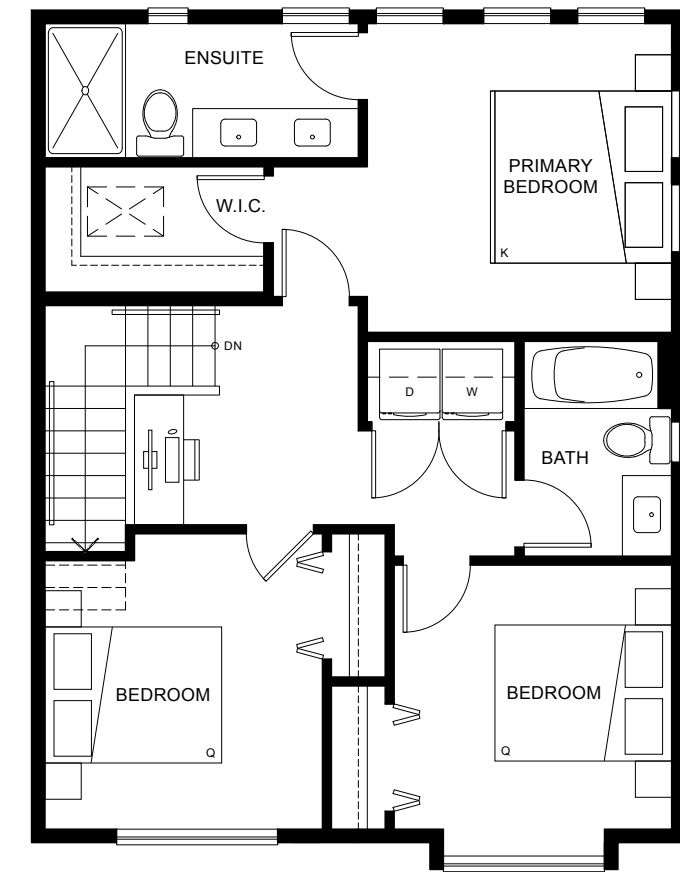

Plan A1

3 BEDROOM + LIVE/WORK, 2 FULL + 2 HALF BATHS

Living: 1,814 Sq Ft

Exterior: 91 Sq Ft

Total: 1,905 Sq Ft

A1b Lower

A1a

Lower Floor

Main Floor

A1a

Upper Floor