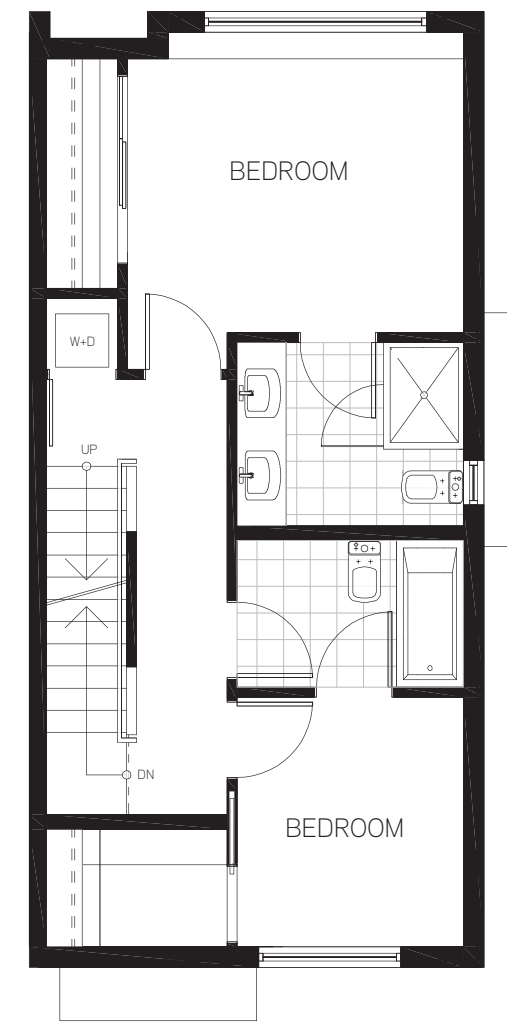

Garden Home A4

1 bed 1 bath

interior 577 sf
 exterior 353 sf
 total 930 sf

lilibet

HOMES AT QUEEN ELIZABETH PARK

This is not an offering for sale. Any such offering can only be made with a disclosure statement. Prices are subject to change without notice. Artist's renderings and maps are representations only and may not be accurate. The developer reserves the right to make changes and modifications to the information contained herein without prior notice. Dimensions, sizes, areas, specifications layout and materials are approximate only and subject to change without notice. E & O.E.

1. HYDRANGEA

BROUGHT TO YOU BY

Garden Home A4

1 bed 1 bath

interior 577 sf
 exterior 353 sf
 total 930 sf

lilibet

HOMES AT QUEEN ELIZABETH PARK

This is not an offering for sale. Any such offering can only be made with a disclosure statement. Prices are subject to change without notice. Artist's renderings and maps are representations only and may not be accurate. The developer reserves the right to make changes and modifications to the information contained herein without prior notice. Dimensions, sizes, areas, specifications layout and materials are approximate only and subject to change without notice. E & O.E.

1. HYDRANGEA

BROUGHT TO YOU BY

Townhome B4
2 bed 2.5 bath

interior 1,242 sf
 exterior 555 sf
 total 1,797 sf

This is not an offering for sale. Any such offering can only be made with a disclosure statement. Prices are subject to change without notice. Artist's renderings and maps are representations only and may not be accurate. The developer reserves the right to make changes and modifications to the information contained herein without prior notice. Dimensions, sizes, areas, specifications layout and materials are approximate only and subject to change without notice. E & O.E.

ROOF

1. HYDRANGEA