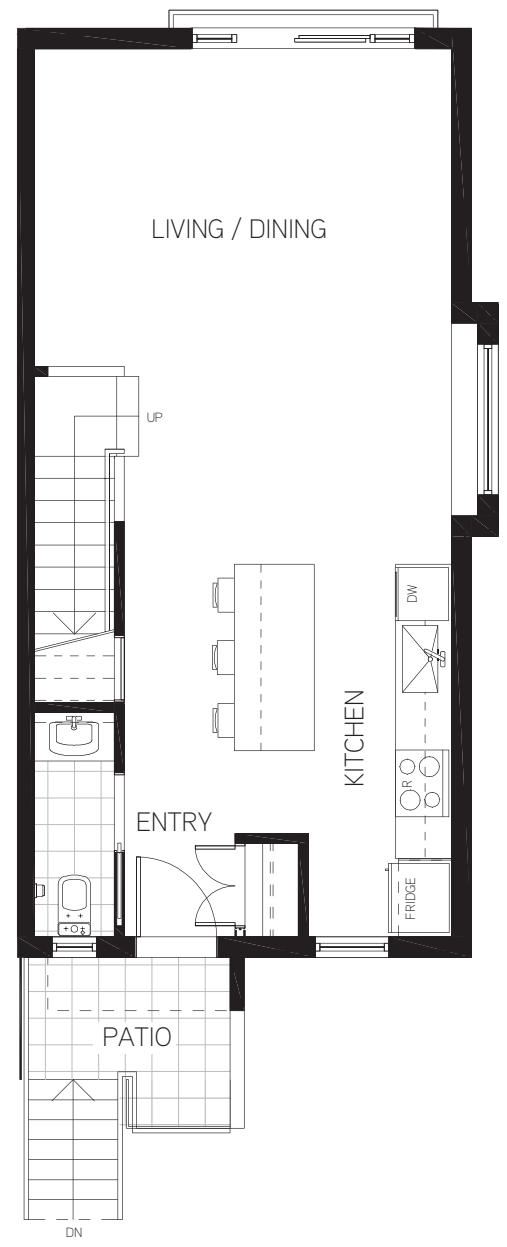

Garden Home A4

1 bed 1 bath

interior 577 sf
 exterior 353 sf
 total 930 sf

lilibet

HOMES AT QUEEN ELIZABETH PARK

This is not an offering for sale. Any such offering can only be made with a disclosure statement. Prices are subject to change without notice. Artist's renderings and maps are representations only and may not be accurate. The developer reserves the right to make changes and modifications to the information contained herein without prior notice. Dimensions, sizes, areas, specifications layout and materials are approximate only and subject to change without notice. E & O.E.

1. HYDRANGEA

BROUGHT TO YOU BY

Garden Home A4

1 bed 1 bath

interior 577 sf
 exterior 353 sf
 total 930 sf

lilibet

HOMES AT QUEEN ELIZABETH PARK

This is not an offering for sale. Any such offering can only be made with a disclosure statement. Prices are subject to change without notice. Artist's renderings and maps are representations only and may not be accurate. The developer reserves the right to make changes and modifications to the information contained herein without prior notice. Dimensions, sizes, areas, specifications layout and materials are approximate only and subject to change without notice. E & O.E.

1. HYDRANGEA

BROUGHT TO YOU BY

Townhome B4
2 bed 2.5 bath

interior 1,242 sf
 exterior 555 sf
 total 1,797 sf

This is not an offering for sale. Any such offering can only be made with a disclosure statement. Prices are subject to change without notice. Artist's renderings and maps are representations only and may not be accurate. The developer reserves the right to make changes and modifications to the information contained herein without prior notice. Dimensions, sizes, areas, specifications layout and materials are approximate only and subject to change without notice. E & O.E.

ROOF

1. HYDRANGEA