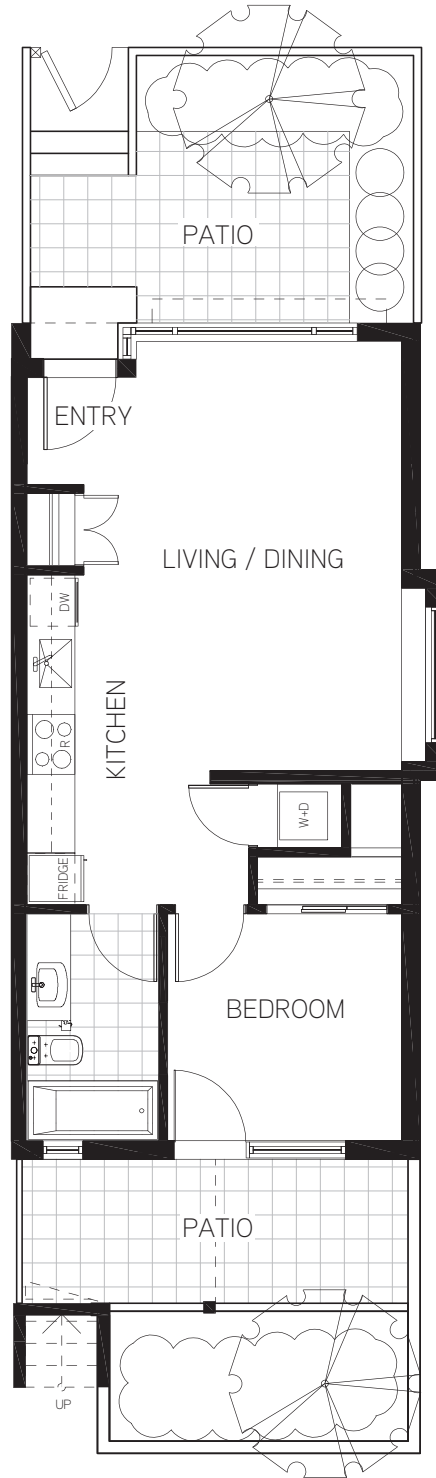

Garden Home A4

1 bed 1 bath

interior 577 sf
 exterior 353 sf
 total 930 sf

lilibet

HOMES AT QUEEN ELIZABETH PARK

This is not an offering for sale. Any such offering can only be made with a disclosure statement. Prices are subject to change without notice. Artist's renderings and maps are representations only and may not be accurate. The developer reserves the right to make changes and modifications to the information contained herein without prior notice. Dimensions, sizes, areas, specifications layout and materials are approximate only and subject to change without notice. E & O.E.

1. HYDRANGEA

BROUGHT TO YOU BY

Garden Home A4

1 bed 1 bath

interior 577 sf
 exterior 353 sf
 total 930 sf

lilibet

HOMES AT QUEEN ELIZABETH PARK

This is not an offering for sale. Any such offering can only be made with a disclosure statement. Prices are subject to change without notice. Artist's renderings and maps are representations only and may not be accurate. The developer reserves the right to make changes and modifications to the information contained herein without prior notice. Dimensions, sizes, areas, specifications layout and materials are approximate only and subject to change without notice. E & O.E.

1. HYDRANGEA

BROUGHT TO YOU BY

Townhome B4
2 bed 2.5 bath

interior 1,242 sf
 exterior 555 sf
 total 1,797 sf

This is not an offering for sale. Any such offering can only be made with a disclosure statement. Prices are subject to change without notice. Artist's renderings and maps are representations only and may not be accurate. The developer reserves the right to make changes and modifications to the information contained herein without prior notice. Dimensions, sizes, areas, specifications layout and materials are approximate only and subject to change without notice. E & O.E.

ROOF

1. HYDRANGEA