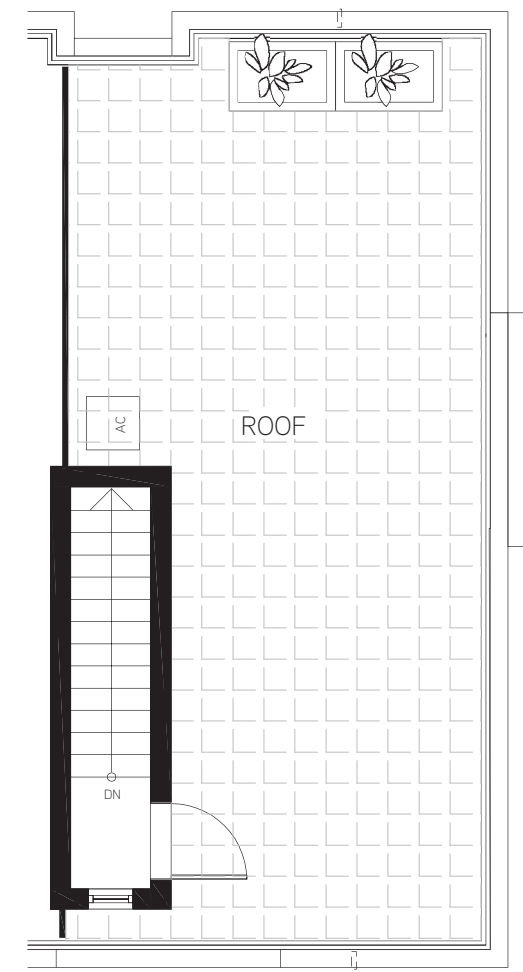

Garden Home A4

1 bed 1 bath

interior 577 sf
 exterior 353 sf
 total 930 sf

lilibet

HOMES AT QUEEN ELIZABETH PARK

This is not an offering for sale. Any such offering can only be made with a disclosure statement. Prices are subject to change without notice. Artist's renderings and maps are representations only and may not be accurate. The developer reserves the right to make changes and modifications to the information contained herein without prior notice. Dimensions, sizes, areas, specifications layout and materials are approximate only and subject to change without notice. E & O.E.

1. HYDRANGEA

BROUGHT TO YOU BY

Garden Home A4

1 bed 1 bath

interior 577 sf
 exterior 353 sf
 total 930 sf

lilibet

HOMES AT QUEEN ELIZABETH PARK

This is not an offering for sale. Any such offering can only be made with a disclosure statement. Prices are subject to change without notice. Artist's renderings and maps are representations only and may not be accurate. The developer reserves the right to make changes and modifications to the information contained herein without prior notice. Dimensions, sizes, areas, specifications layout and materials are approximate only and subject to change without notice. E & O.E.

1. HYDRANGEA

BROUGHT TO YOU BY

Townhome B4
2 bed 2.5 bath

interior 1,242 sf
 exterior 555 sf
 total 1,797 sf

This is not an offering for sale. Any such offering can only be made with a disclosure statement. Prices are subject to change without notice. Artist's renderings and maps are representations only and may not be accurate. The developer reserves the right to make changes and modifications to the information contained herein without prior notice. Dimensions, sizes, areas, specifications layout and materials are approximate only and subject to change without notice. E & O.E.

ROOF

1. HYDRANGEA