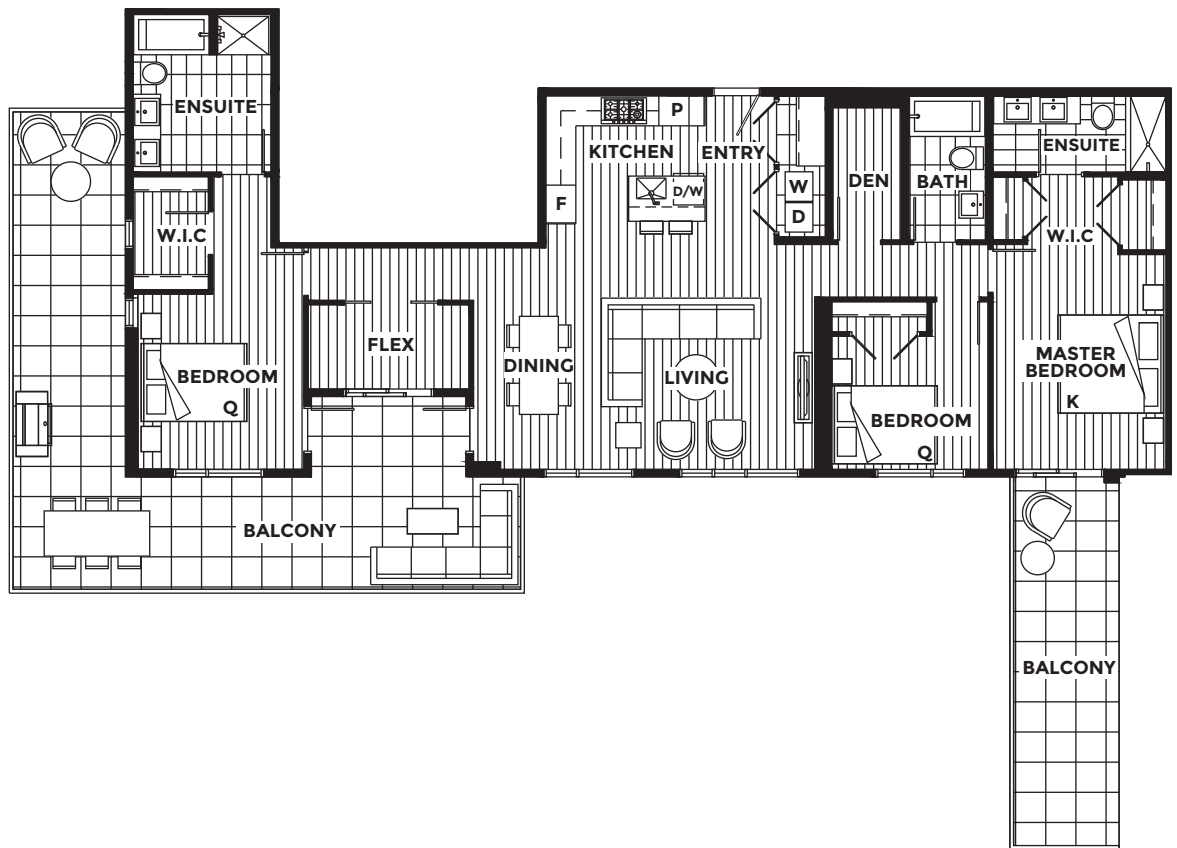

## PHa

3 BEDROOM + FLEX + DEN

3 BATH

INTERIOR 1,610 SF  
EXTERIOR 634 SF  
TOTAL 2,244 SF

CocoOakridge.com

Dimensions, sizes, specifications, layouts and materials are approximate only and subject to change without notice. E.&O.E.