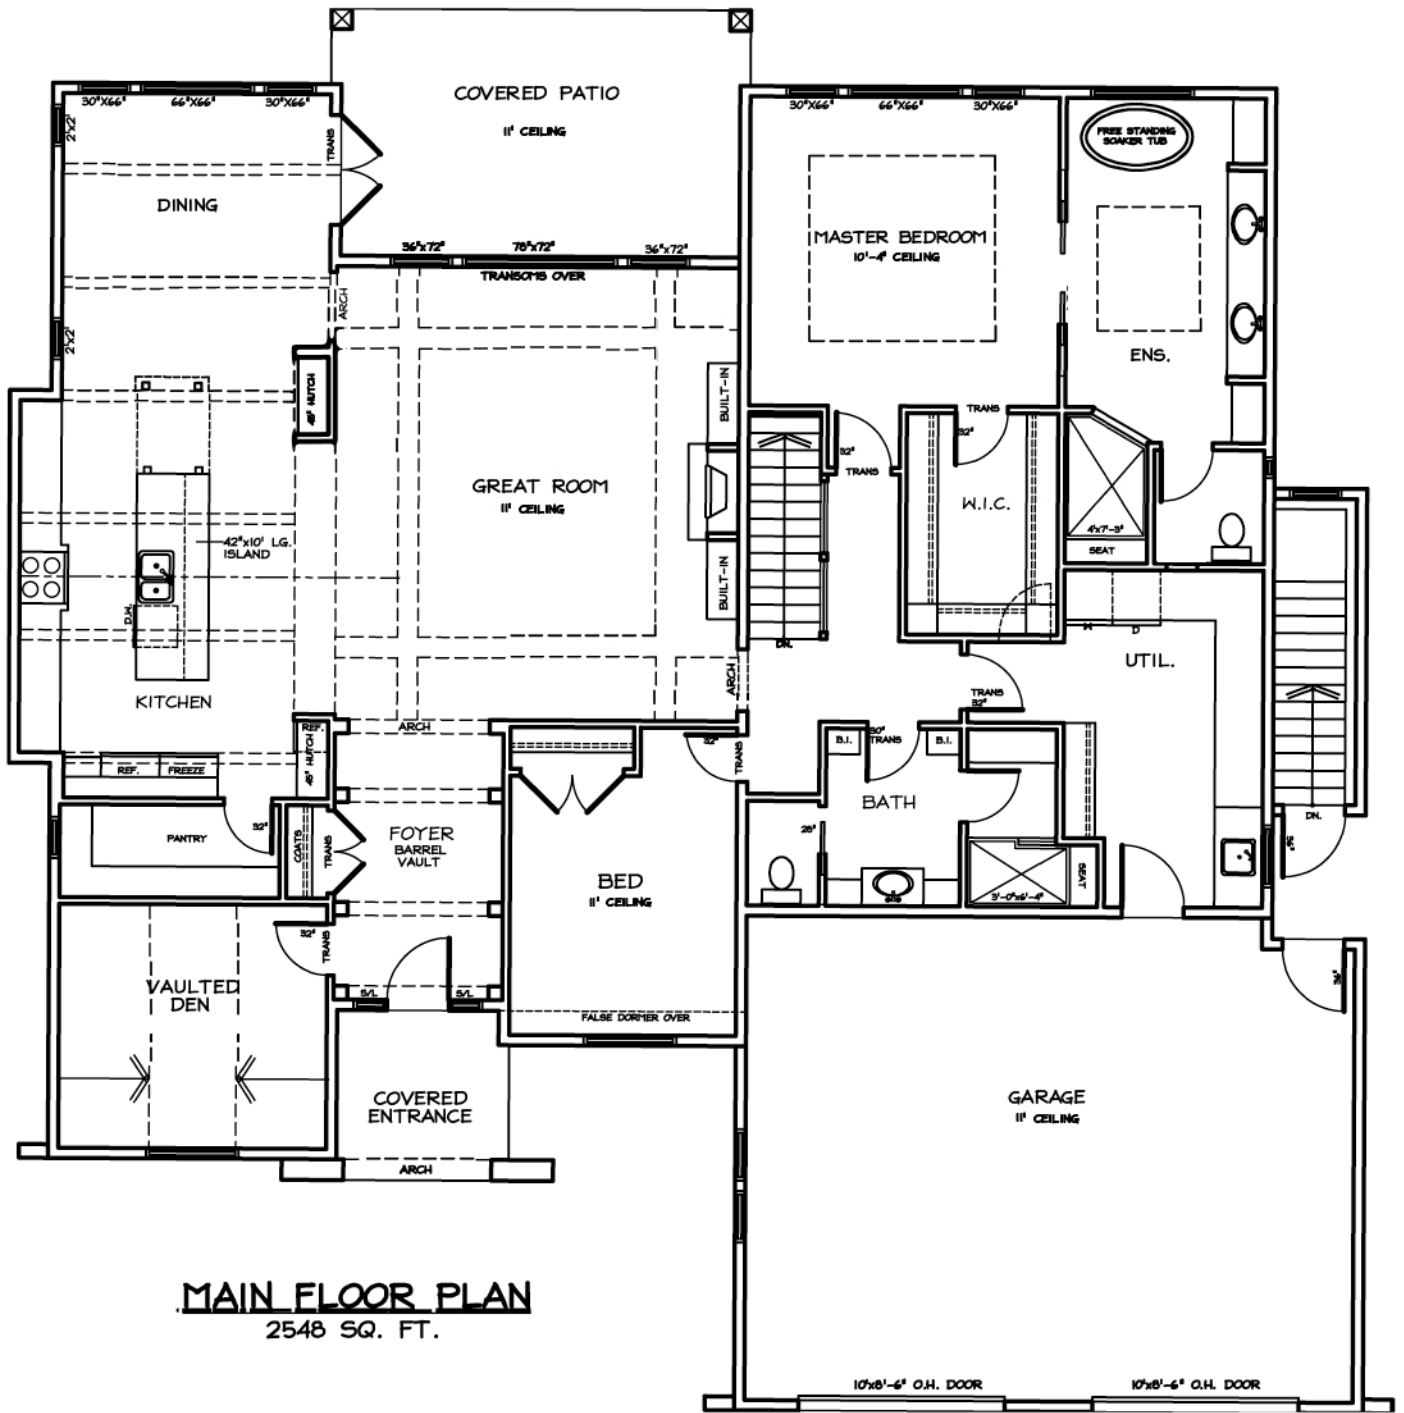

LOT Q, CID

**MAIN FLOOR PLAN**  
2548 SQ. FT.