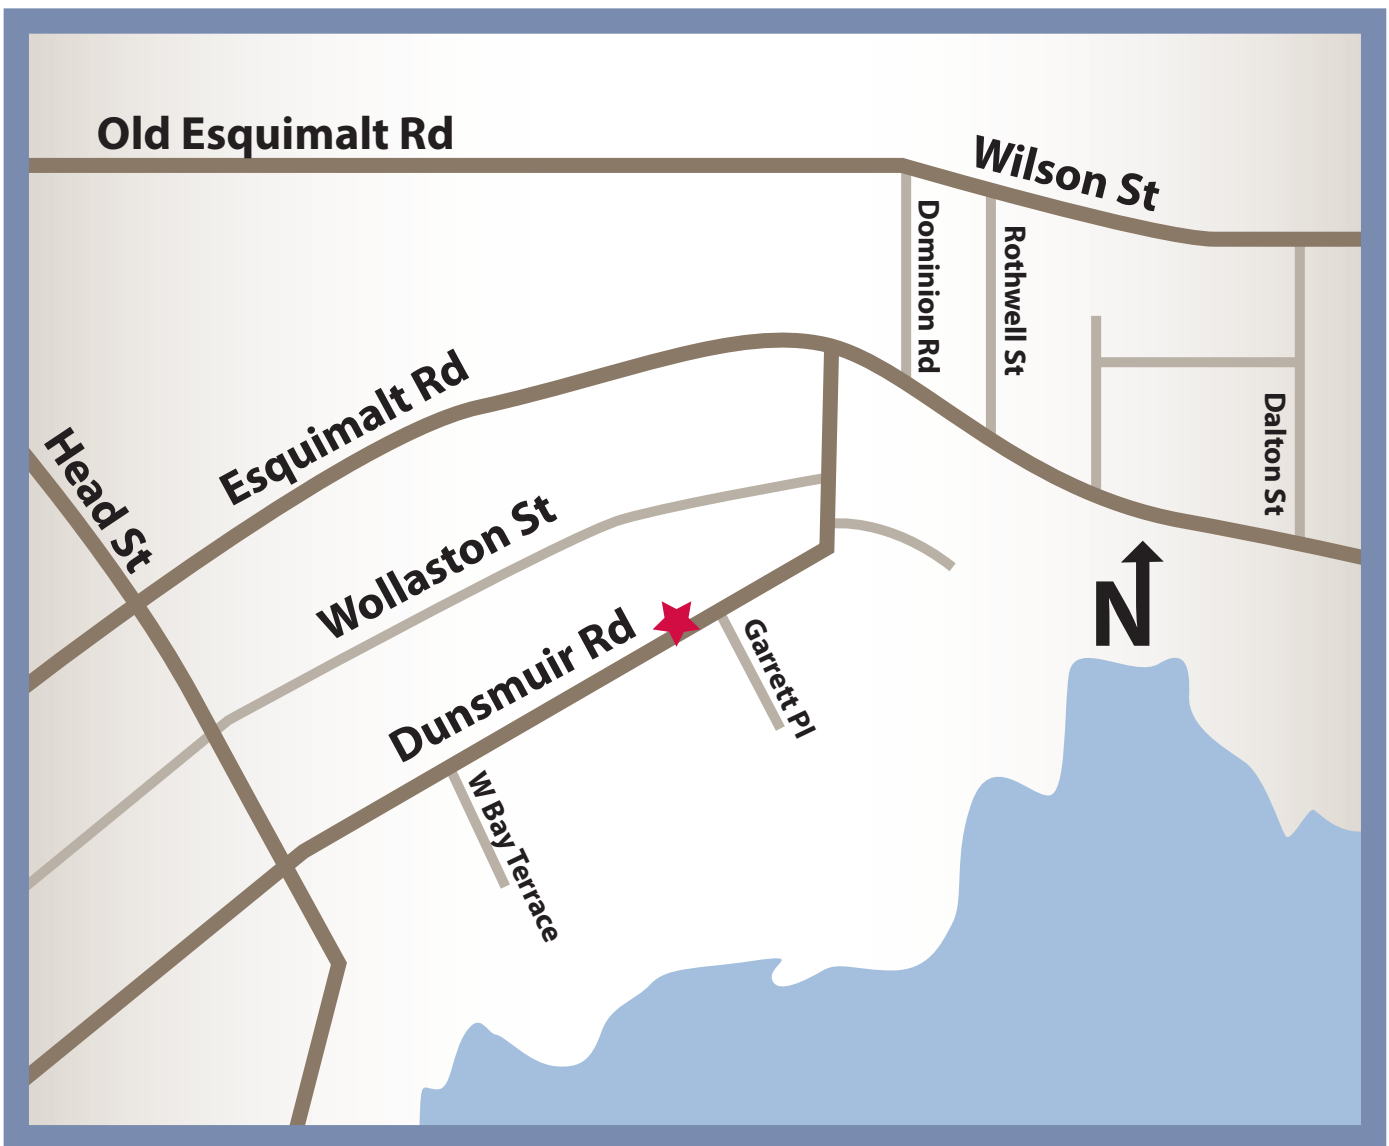

Island Life Victoria

OPEN SATURDAY AND SUNDAYS 12 - 4PM
849 Dunsmuir Road, Victoria

Chances are 1 in 288,000 (total tickets for sale) to win a grand prize.

BC Gaming Event Licence # 40415

Problem Gambling Help Line 1-888-795-6111
www.bcreponsiblegambling.ca

Know your limit, play within it.

19+ to play!