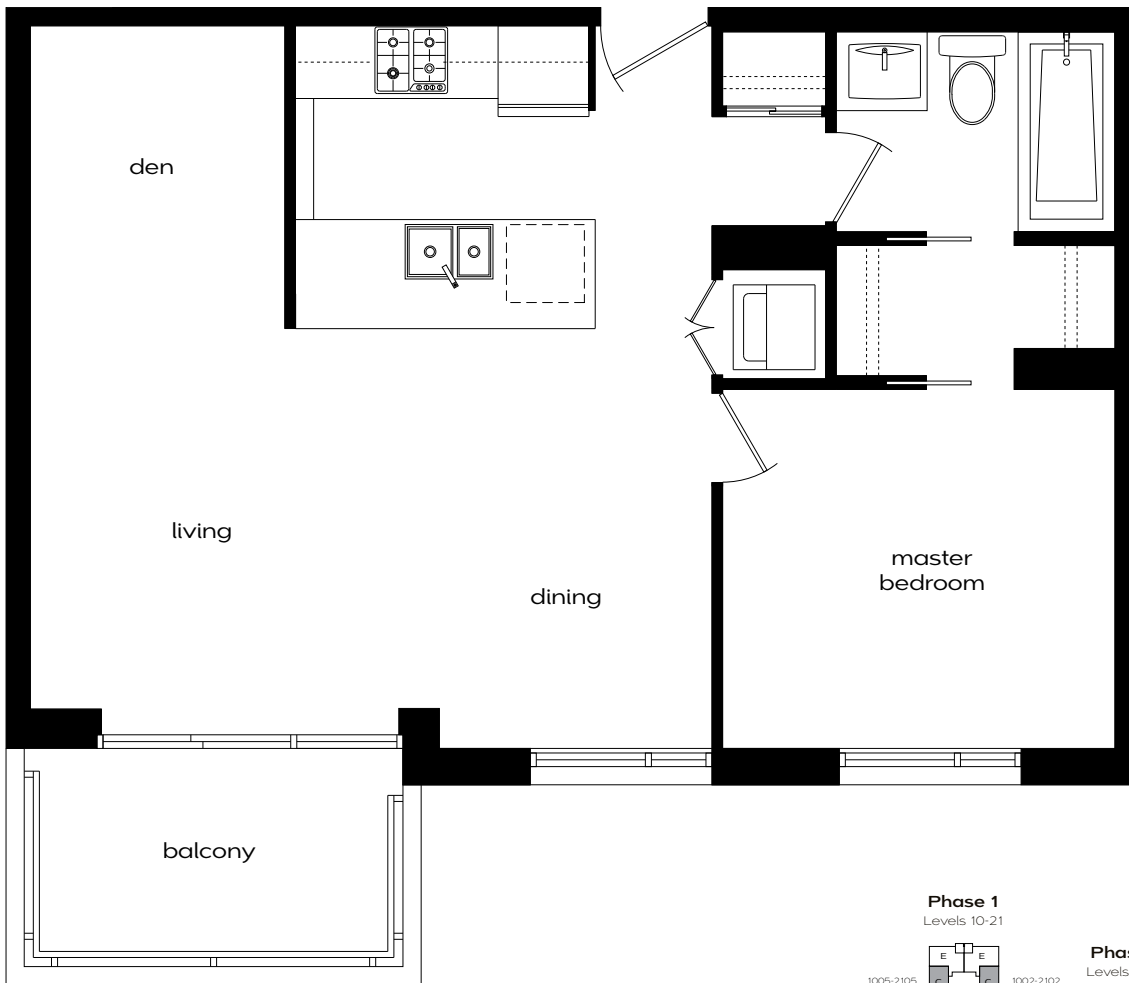

SUITE C
1 Bedroom + Den
621 sq. ft.